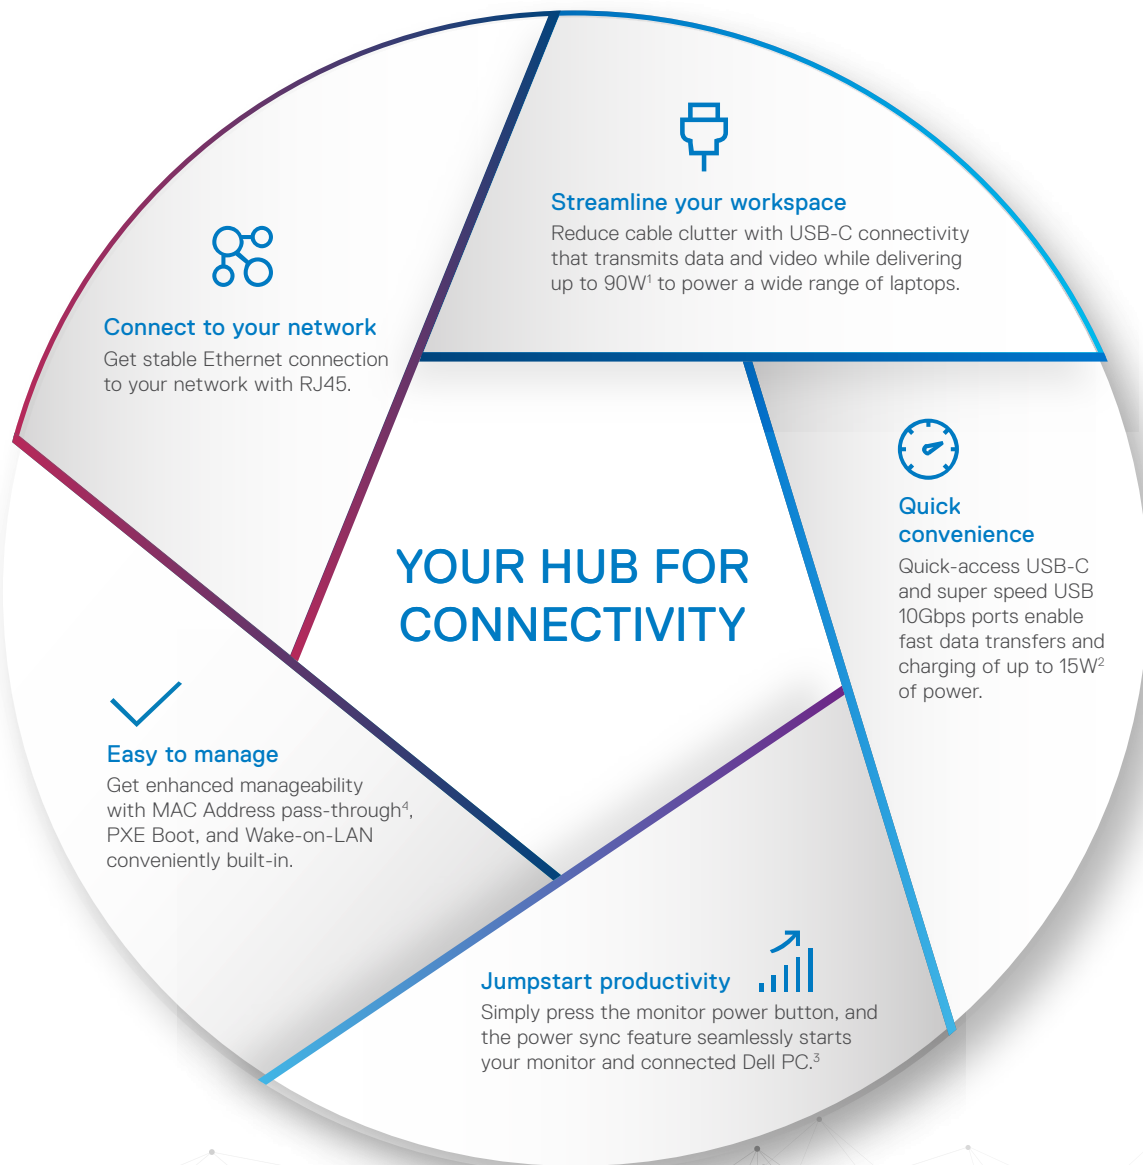

ULTRASHARP MONITOR

DELL ULTRASHARP 34 CURVED USB-C HUB MONITOR – U3423WE

Connectivity that drives productivity

USB-C Hub monitors offer extensive connectivity options including USB-C (up to 90W power delivery), RJ45 for wired Ethernet access, super speed USB for fast data transfers, and more.

1 Dell adheres to standard USB-C specifications and protocol. Functionality with non-Dell USB-C systems may vary.

2 Via quick access USB-C port.

3 The power sync feature on this Dell USB-C Monitor enables start up and wake-on-demand on compatible Dell PCs. Please check your Dell PC to ensure support of this feature.

4 MAC Address pass-through functionality is tested to work with most Dell PC systems. Functionality on non-Dell systems may vary.