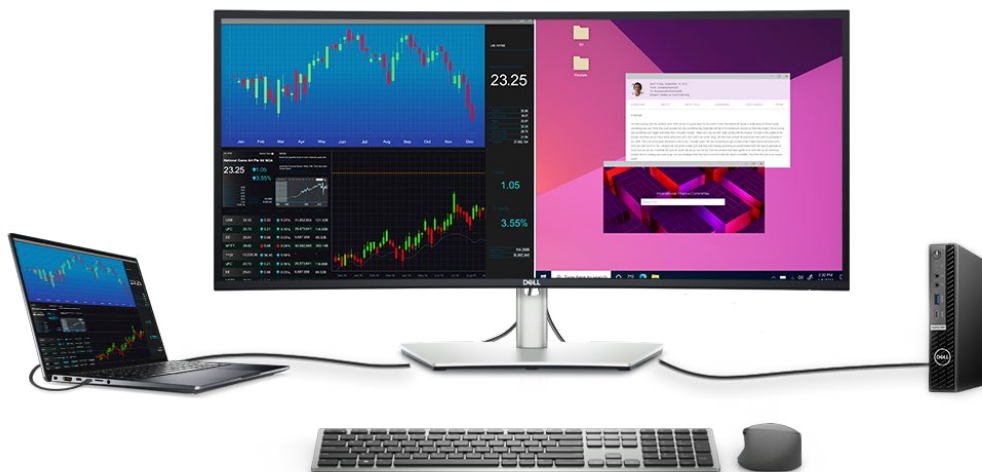

Work on content from two connected
PCs for multitasking efficiency

Productivity unlocked

- Connect two PC sources and the Auto KVM feature seamlessly switches controls over to the second connected PC.
- Use KVM (keyboard, video, and mouse) to control both PCs with a single keyboard and mouse.
- View content from both PCs at the same time with Picture-by-Picture (PBP) and Picture-in-Picture (PIP).
- Get uninterrupted connection with RJ45 lock feature that locks the wired Ethernet to a chosen PC while continuing to work from dual PC inputs.

Picture-in-Picture (PIP)

Work on applications from one PC and view content in an inset window from another PC.

Picture-by-Picture (PBP)

View content from two different PC sources side-by-side on the screen, similar to a dual monitor setup.