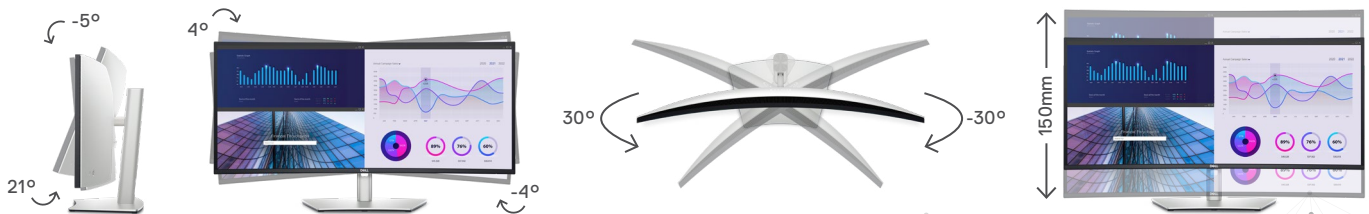

Designed with purpose

The small base and elegant cable management system hide cords within the monitor riser.

Easy-to-use joystick control

Navigate the on-screen menu and adjust settings with the easy-to-use joystick control.

Adjust to your comfort

Experience made-for-you comfort by tilting, slanting, swiveling, and adjusting the height of your monitor (150mm max).

ULTRASHARP MONITOR

DELL ULTRASHARP 34 CURVED USB-C HUB MONITOR – U3423WE

Modern Intuitive User Interface

New modern user interface for ease of use and personalization of features with Menu launcher.

Productive at every level

Easy Arrange allows you to easily tile multiple applications across one or more screens with 46 pre-set window partitions and the ability to personalize up to five windows, giving you improved multitasking abilities.