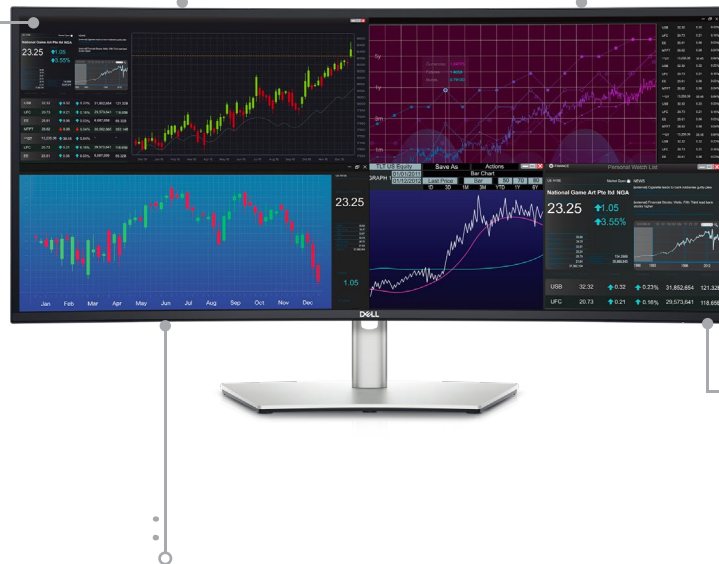

3-sided narrow bezel with a platinum silver finish for a polished look that complements the home and office.

ENERGY STAR[®] TCO Certified Edge, EPEAT[®] Gold registered.

Connect 2 PC sources and multitask efficiently with **Picture-by-Picture/ Picture-in-Picture** and **KVM** (with **Auto KVM**).

Optimize eye comfort with built-in **ComfortView Plus²** that reduces harmful blue light emissions without sacrificing color performance.

Adjust to your comfort

Tilt, swivel and height adjustable (150mm max).

Easy-to-use joystick control

To navigate through the On-Screen Display (OSD) menu.

▶ [Click here to explore the Dell UltraSharp 34 Curved USB-C Hub Monitor – U3423WE](#)

1 Compatible with select Dell PCs