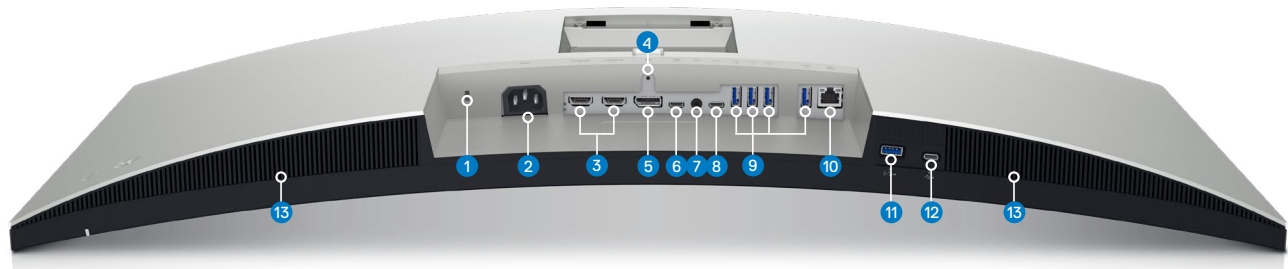

DEPTH WITHOUT STAND	57.50 mm (2.36")
WEIGHT (PANEL ONLY - FOR VESA MOUNT)	7.72 kg (17.01 lb)
WEIGHT (WITH STAND ASSEMBLY AND CABLES)	11.44 kg (25.21 lb)
WEIGHT (WITH PACKAGING)	15.65 kg (34.49 lb)
SECURITY	Security lock slot (cable lock sold separately) Anti-theft stand lock slot (to lock stand to monitor using screw)
COMPLIANT STANDARDS	- ENERGY STAR® Certified Monitor - EPEAT® Gold registered where applicable - RoHS Compliant - TCO Certified & TCO Certified Edge - BFR/PVC Free (Halogen-free) (excluding external cables) - Arsenic-Free glass and Mercury-Free for the panel only
FLAT PANEL MOUNT INTERFACE	VESA mounting holes (100 mm x 100 mm - behind attached VESA Cover)
TEMPERATURE RANGE	Operating: 0°C to 40°C (32°F to 104°F) Non-operating: -20°C to 60°C (-4°F to 140°F)
HUMIDITY RANGE	Operating: 10% to 80% (non-condensing) Non-Operating: 5% to 90% (non-condensing) - Storage and Shipping
ALTITUDE	Operating: 5000 m (16404 ft) max Non-Operating: 12192 m (40000 ft) max
VOLTAGE REQUIRED	100 VAC to 240 VAC / 50 Hz or 60 Hz + 3 Hz / 3.0 A (max)
POWER CONSUMPTION NORMAL OPERATION	0.3 W (Off Mode) 0.3 W (Standby Mode) 31 W (On Mode) 198 W (Max)
WHAT'S INCLUDED	Monitor, Stand Riser, Stand Base 1 x Power cable 1 x Type-C Gen 2 (C-C cable) - 1 m 1 x DP Cable (DP to DP) - 1.8 m 1 x (Type-A to Type-C) Gen 2 cable - 1 m 1 x HDMI cable (HDMI-HDMI) - 1.8 m Quick setup guide Safety, Environmental and Regulatory Information

PORTS AND SLOTS

1. 1 Security lock slot (based on Kensington Security Slot™)
2. 2 Power connector
3. 3 HDMI port (2)
4. 4 Stand lock feature
5. 5 DisplayPort
6. 6 Type-C upstream port (video and data) Super speed USB 10Gbps (USB 3.2 Gen2)
7. 7 Audio line-out port¹
8. 8 Type-C upstream port (data only) Super speed USB 10Gbps (USB 3.2 Gen2)
9. 9 Type-A downstream port (4) Super speed USB 10Gbps (USB 3.2 Gen2)
10. 10 RJ45 port
11. 11 Type-A downstream port with Power Charging. Super speed USB 10Gbps (USB 3.2 Gen2)
12. 12 Type-C downstream port. Super speed USB 10Gbps (USB 3.2 Gen2)
13. 13 Speakers

1 Connect Speakers. Headphone use is not supported for the audio line out connector.